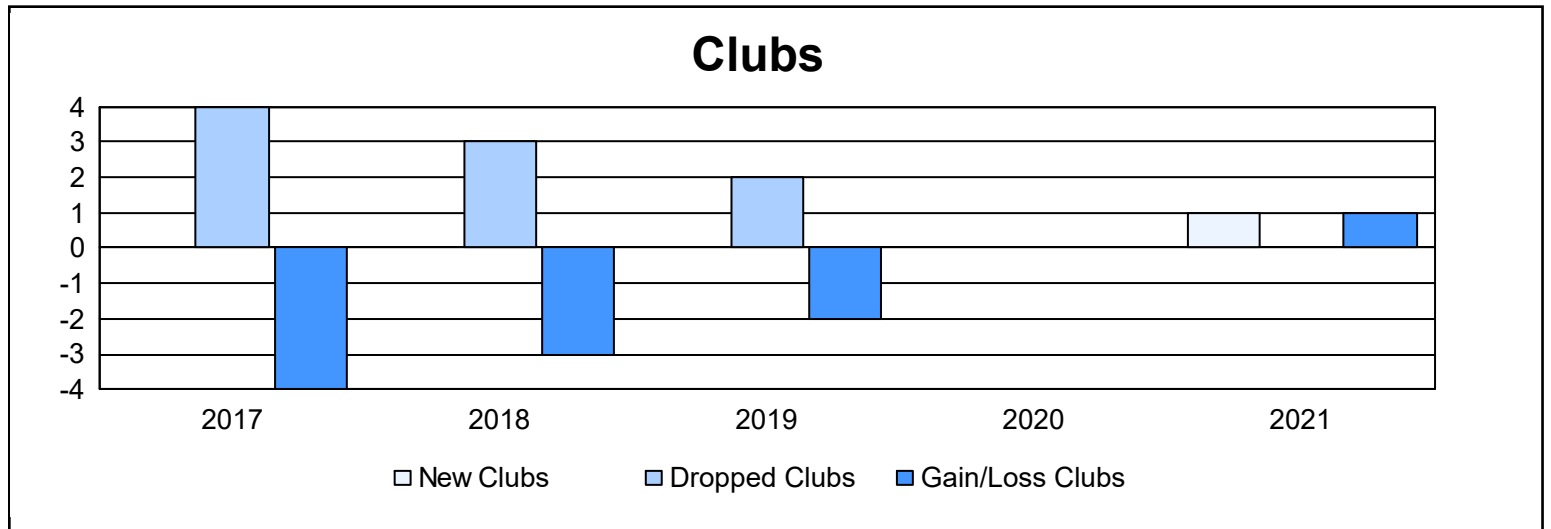

Year	New Clubs	Dropped Clubs	Gain/ Loss Clubs	New Members	Charter Members	Reinstate Members	Transfer Members	Total Member Added	Total Members Dropped	Gain/ Loss Members
2016-2017	0	4	-4	150	0	6	22	178	233	-55
2017-2018	0	3	-3	118	0	5	14	137	249	-112
2018-2019	0	2	-2	99	1	7	2	109	180	-71
2019-2020	0	0	0	96	0	8	11	115	156	-41
2020-2021	1	0	1	55	17	11	9	92	159	-67
<b>Average</b>	<b>0</b>	<b>2</b>	<b>-2</b>	<b>104</b>	<b>4</b>	<b>7</b>	<b>12</b>	<b>126</b>	<b>195</b>	<b>-69</b>

### Membership Composition June 2021 Cumulative