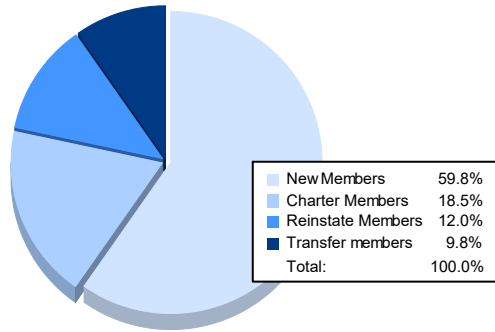

Year	New Clubs	Dropped Clubs	Gain/ Loss Clubs	New Members	Charter Members	Reinstate Members	Transfer Members	Total Member Added	Total Members Dropped	Gain/ Loss Members
2016-2017	0	4	-4	150	0	6	22	178	233	-55
2017-2018	0	3	-3	118	0	5	14	137	249	-112
2018-2019	0	2	-2	99	1	7	2	109	180	-71
2019-2020	0	0	0	96	0	8	11	115	156	-41
2020-2021	1	0	1	55	17	11	9	92	159	-67
<b>Average</b>	<b>0</b>	<b>2</b>	<b>-2</b>	<b>104</b>	<b>4</b>	<b>7</b>	<b>12</b>	<b>126</b>	<b>195</b>	<b>-69</b>

### Membership Composition June 2021 Cumulative

### Gender Composition June 2021 Cumulative