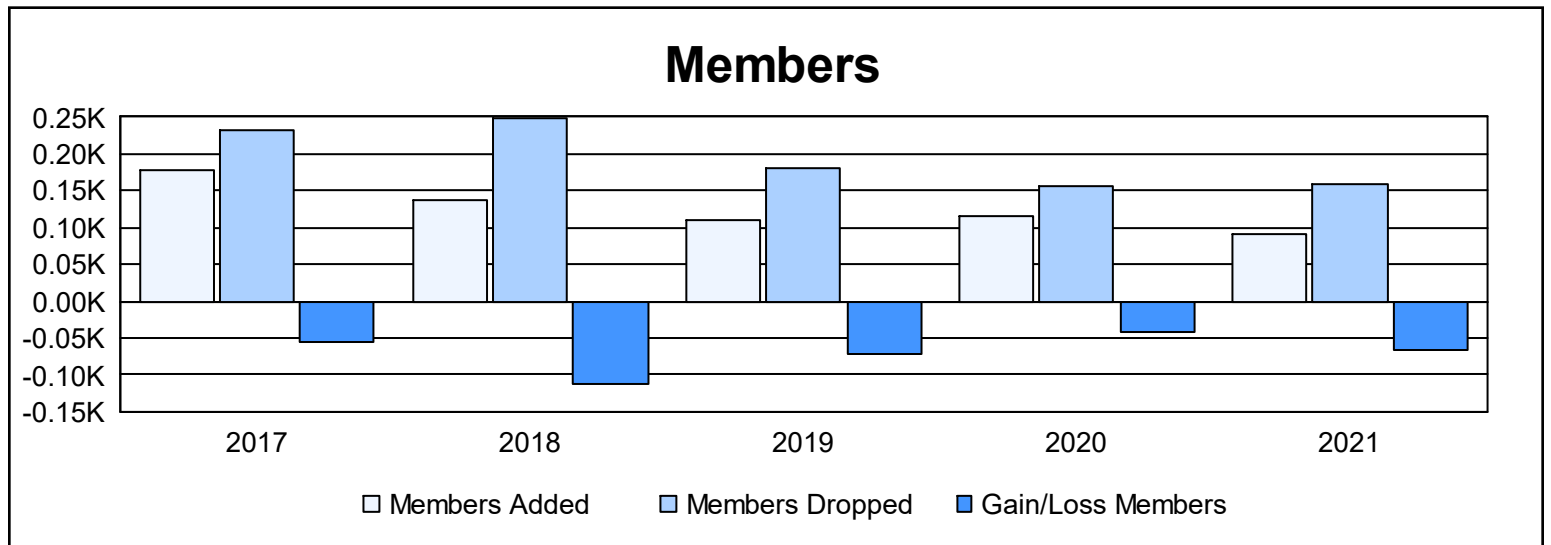

Year	New Clubs	Dropped Clubs	Gain/ Loss Clubs	New Members	Charter Members	Reinstate Members	Transfer Members	Total Member Added	Total Members Dropped	Gain/ Loss Members
2016-2017	0	4	-4	150	0	6	22	178	233	-55
2017-2018	0	3	-3	118	0	5	14	137	249	-112
2018-2019	0	2	-2	99	1	7	2	109	180	-71
2019-2020	0	0	0	96	0	8	11	115	156	-41
2020-2021	1	0	1	55	17	11	9	92	159	-67
<b>Average</b>	<b>0</b>	<b>2</b>	<b>-2</b>	<b>104</b>	<b>4</b>	<b>7</b>	<b>12</b>	<b>126</b>	<b>195</b>	<b>-69</b>

### Membership Composition June 2021 Cumulative